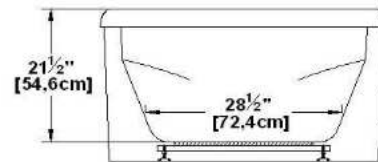

# Legende Freestanding

Product code : **LE42FS**

Draft revision : **20121005092459**

External dimensions : **71" x 41,5" x 24" [180,3 cm x 105,4 cm x 61,0 cm]**

Serie : **freestand**

Seats : **2**

2012 catalog page : **27**

Lumbar support : **yes**

Arm rests : **no**

Low-profile available : **no**

Also available in DECKMOUNT

## Draft and specs

Specifications	
Capacity :	<b>64 IMP Gal. / 83,5 US Gal. / 290,9 liters</b>
AeroMassage™ :	<b>38 Easy Clean™ air jets</b>
Super AeroMassage™ :	<b>AeroMassage™ + 12 Easy Clean™ air jets</b>
Dynamic Turbo™ :	<b>unavailable</b>
Confort Air™ :	<b>unavailable</b>
Characteristics :	<b>Rounded decktop, Without pedestal</b>

Remarks	
*all measures have a precision of ± 1/4" (0,63cm)	
*internal dimensions taken at 4" (10cm) from bath bottom	
*capacity is measured by filling the soaker to 1-1/2" under the overflow	
*textured skirt available on all freestand products	
*shelf height is 3/4" on all "low-profile" models	