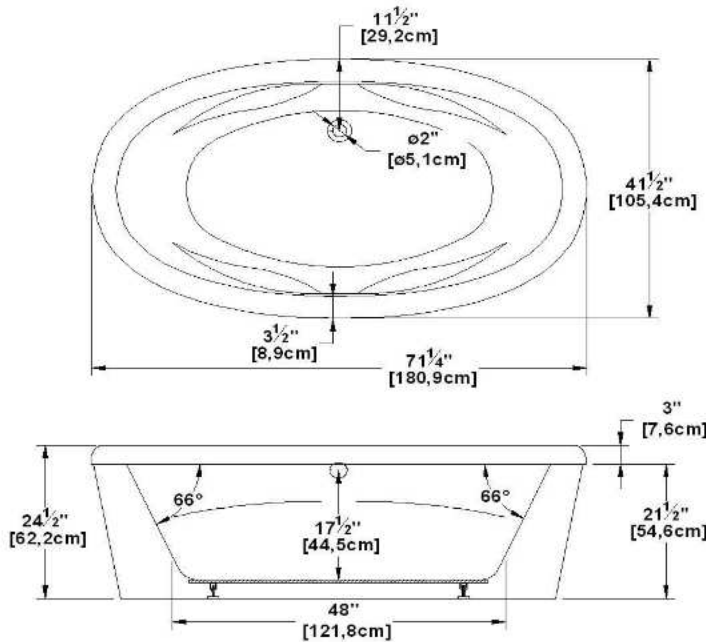

# Legende Freestanding

Product code : **LE42FS**

Draft revision : **20121005092459**

External dimensions : **71" x 41,5" x 24" [180,3 cm x 105,4 cm x 61,0 cm]**

Serie : **freestand**

Seats : **2**

2012 catalog page : **27**

## Draft and specs

Specifications	
Capacity :	<b>64 IMP Gal. / 83,5 US Gal. / 290,9 liters</b>
AeroMassage™ :	<b>38 Easy Clean™ air jets</b>
Super AeroMassage™ :	<b>AeroMassage™ + 12 Easy Clean™ air jets</b>
Dynamic Turbo™ :	<b>unavailable</b>
Confort Air™ :	<b>unavailable</b>
Characteristics :	<b>Rounded decktop, Without pedestal</b>

Remarks	
*all measures have a precision of ± 1/4" (0,63cm)	
*internal dimensions taken at 4" (10cm) from bath bottom	
*capacity is measured by filling the soaker to 1-1/2" under the overflow	
*textured skirt available on all freestand products	
*shelf height is 3/4" on all "low-profile" models	